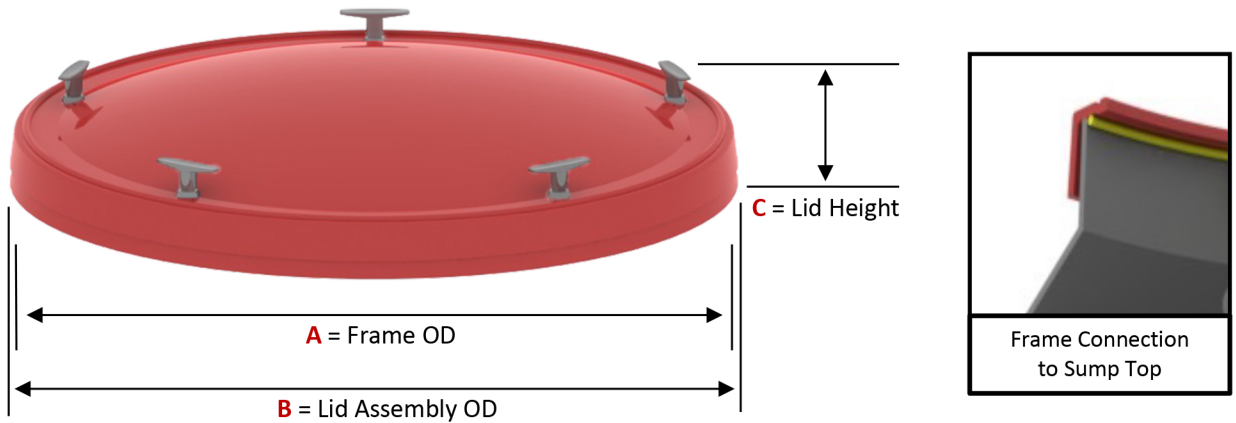

EASYFIT™

- Small Lid Dimensions **A: 29.0"** **B: 29.5"** **C: 5.0"** Fits 26" to 28" OD Sumps - 23" Clear Opening
- Large Lid Dimensions **A: 33.5"** **B: 34.0"** **C: 5.0"** Fits 30" to 32" OD Sumps - 27" Clear Opening
- X-Large Lid Dimensions **A: 39.8"** **B: 40.0"** **C: 5.0"** Fits 36" to 38" OD Sumps - 34" Clear Opening

Customized adaptor plates and risers make EasyFit work for any size manufactured sump top

For Poly, Fiberglass, & Other Sumps